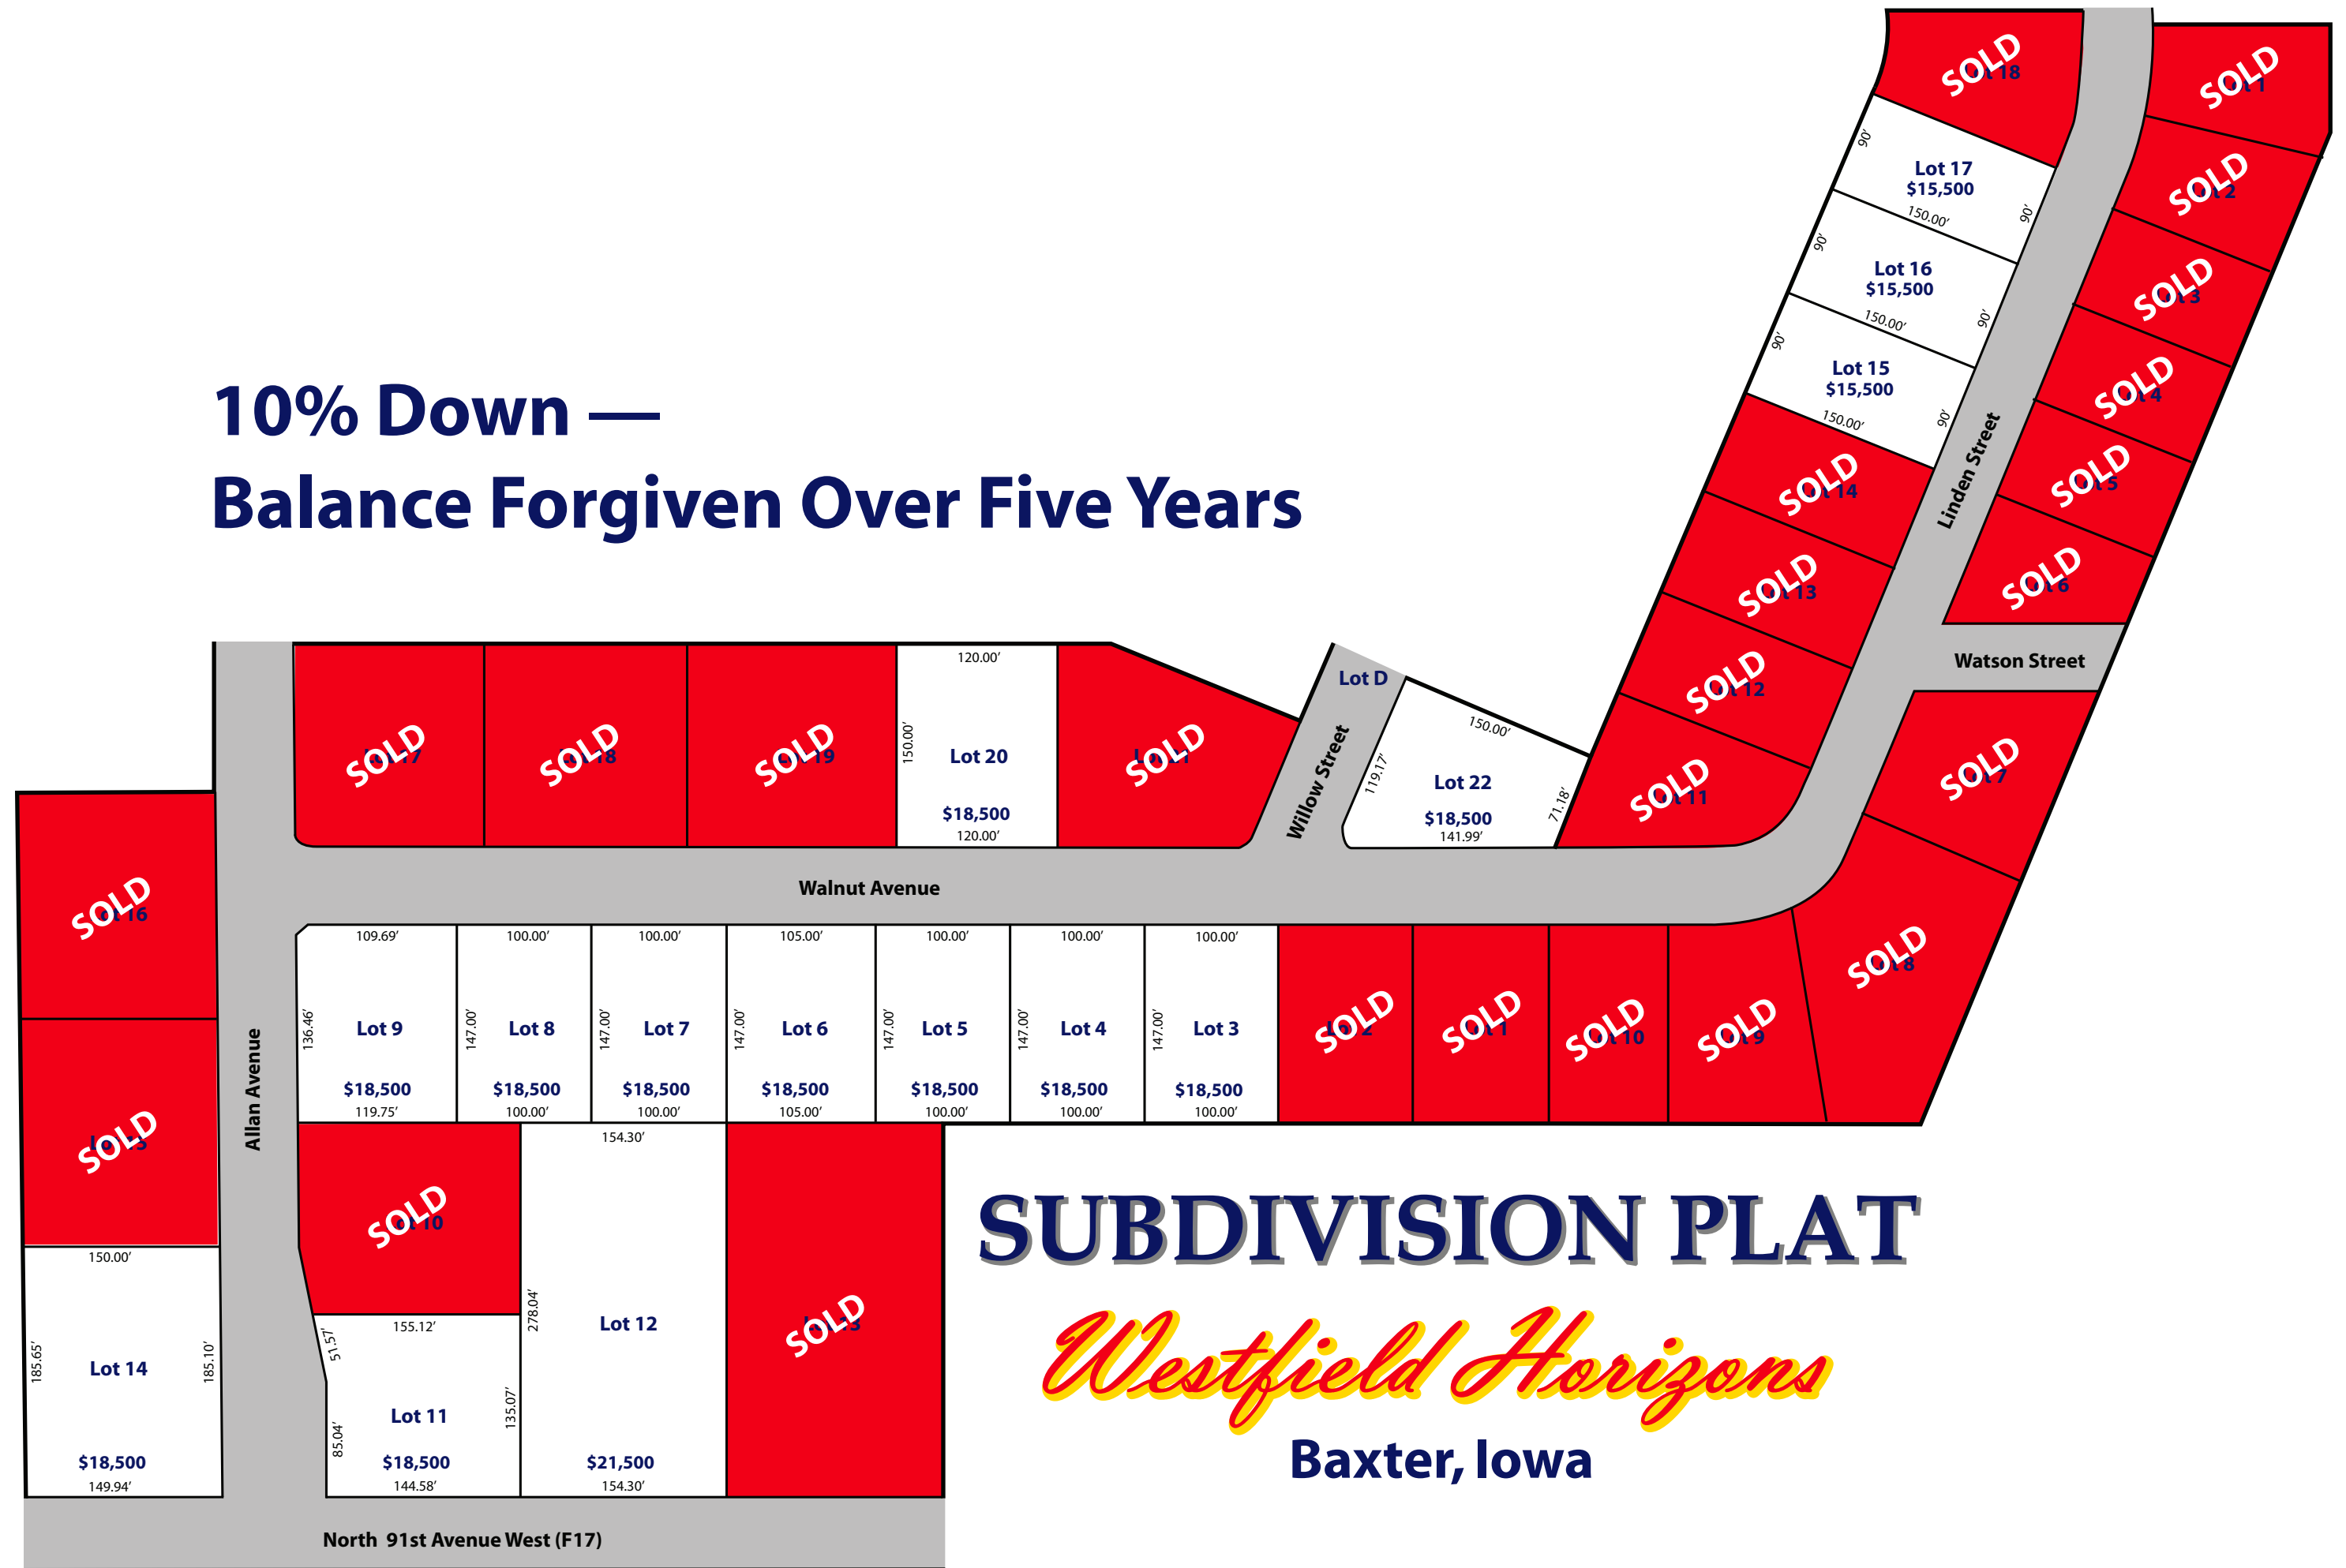

10% Down — Balance Forgiven Over Five Years

SUBDIVISION PLAT

Westfield Horizons

Baxter, Iowa